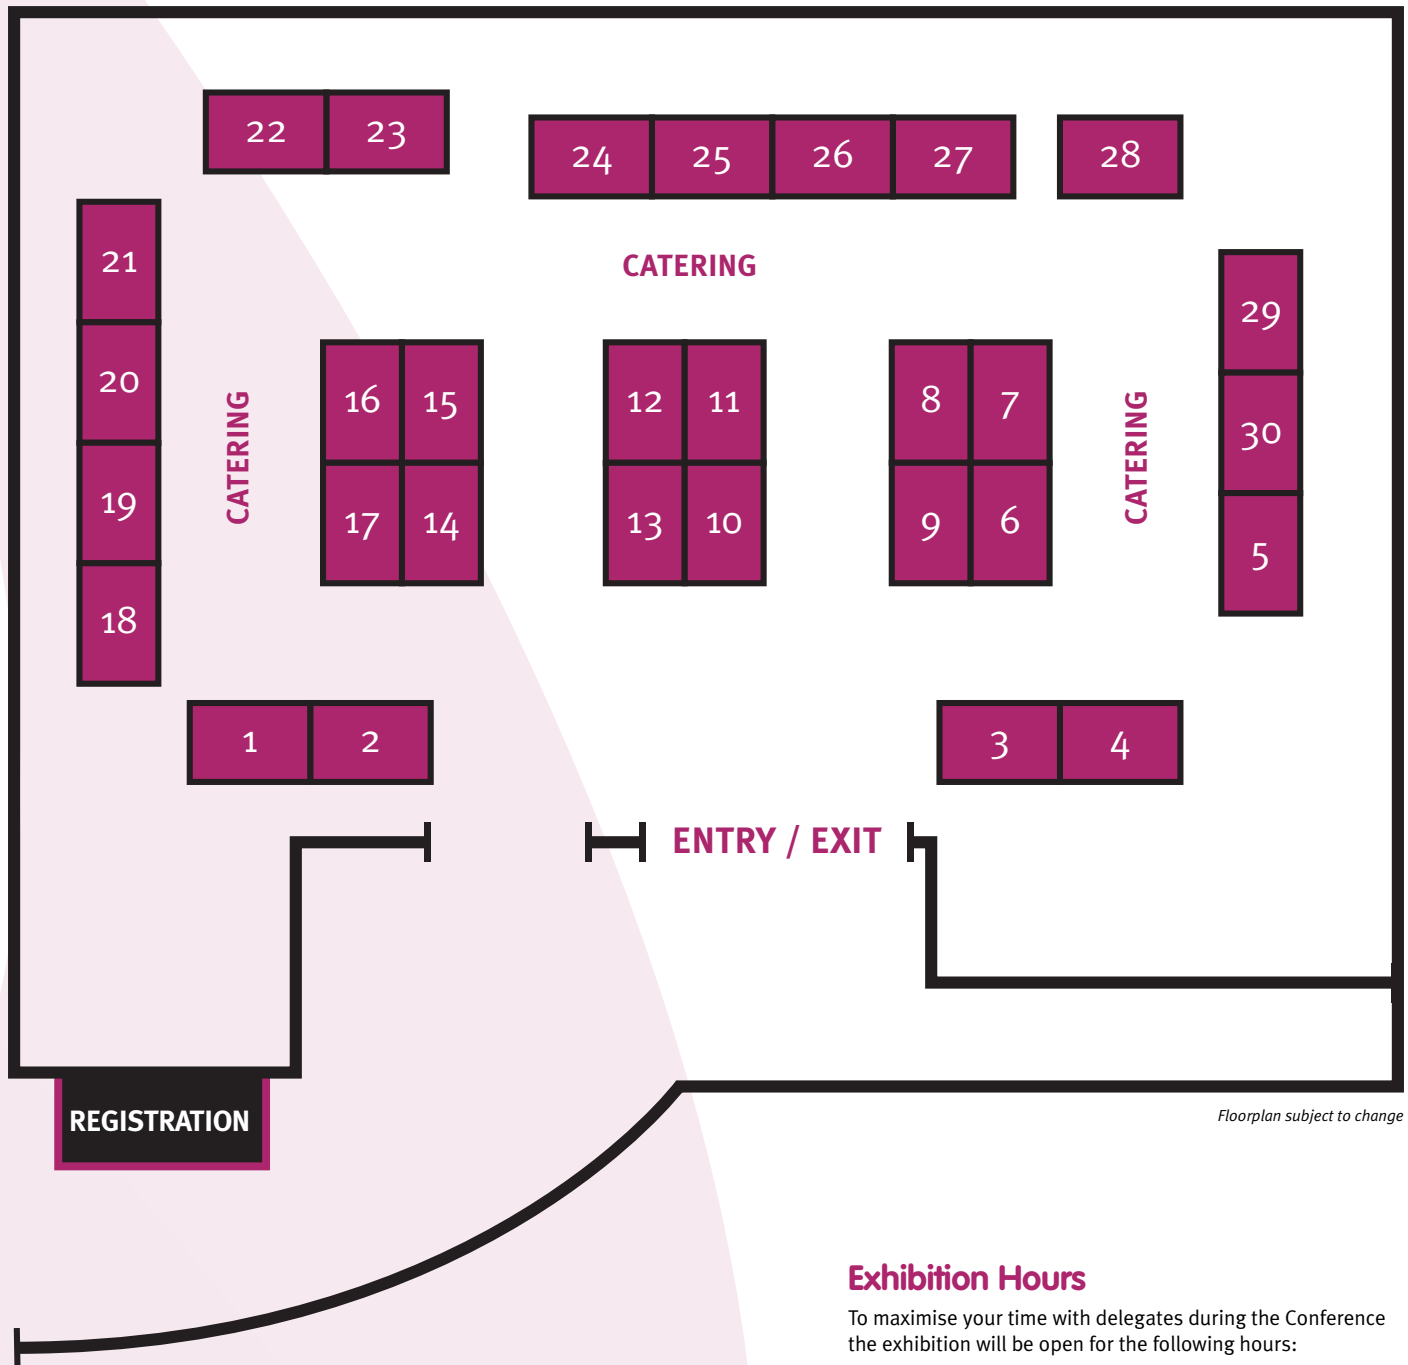

# FLOORPLAN

## The Westin, Sydney

### Exhibition Hours

To maximise your time with delegates during the Conference the exhibition will be open for the following hours:

<b>Thursday 28 May</b>	1530-1900
<b>Friday 29 May</b>	0800-1700
<b>Saturday 30 May</b>	0800-1530

*Hours are subject to change*