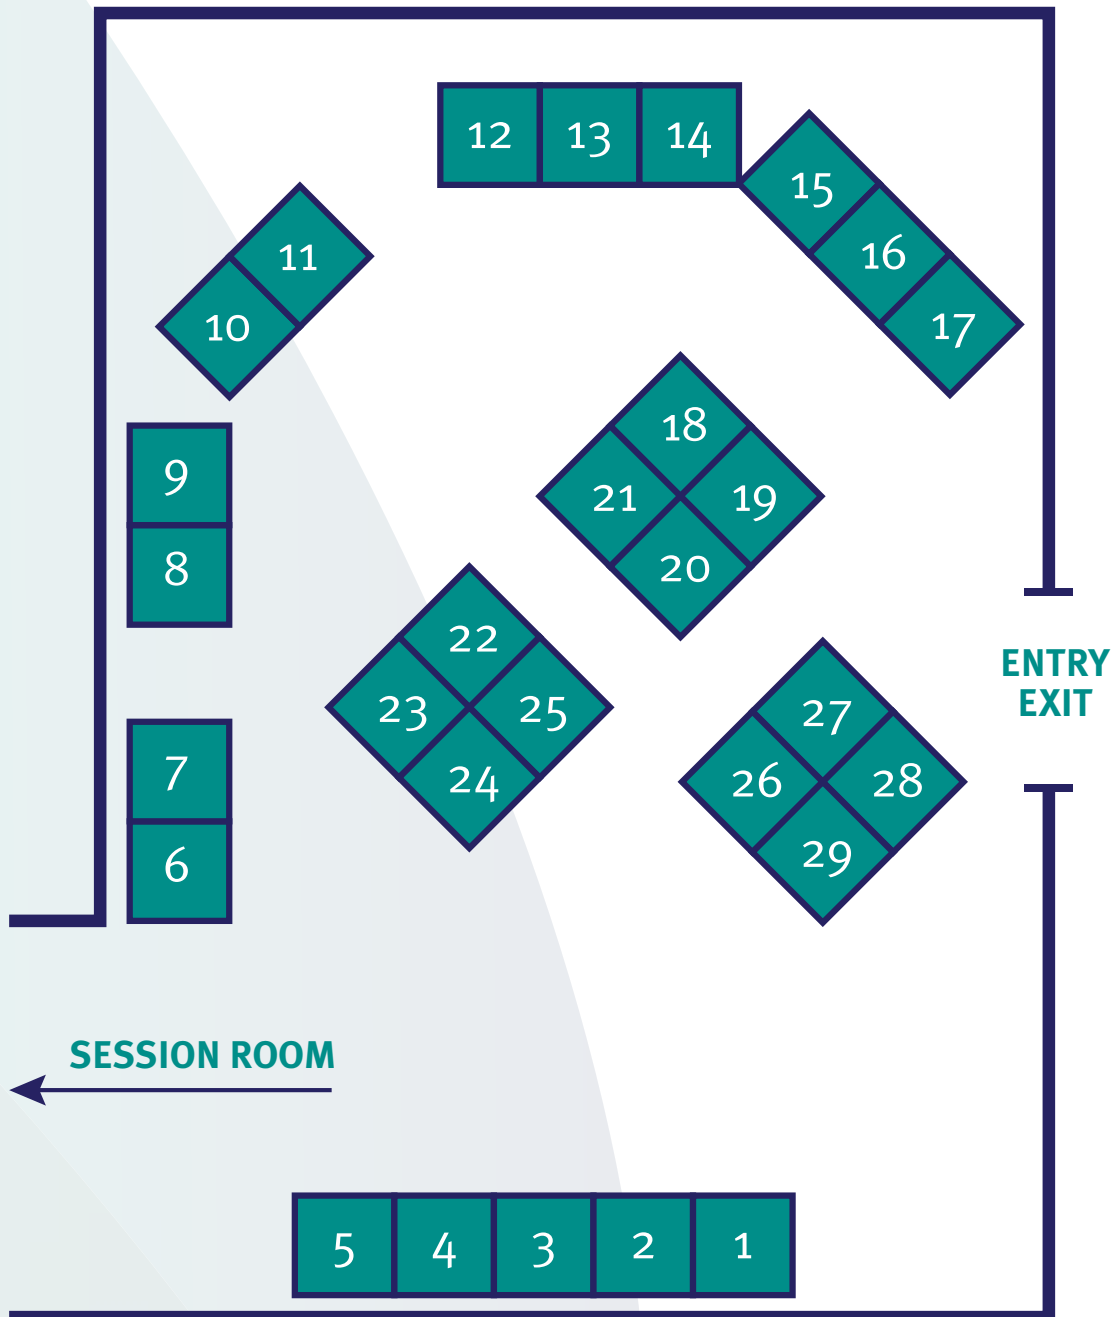

FLOORPLAN

Perth Convention and Exhibition Centre

Bellevue Ballroom 1 and Foyer

Floorplan subject to change