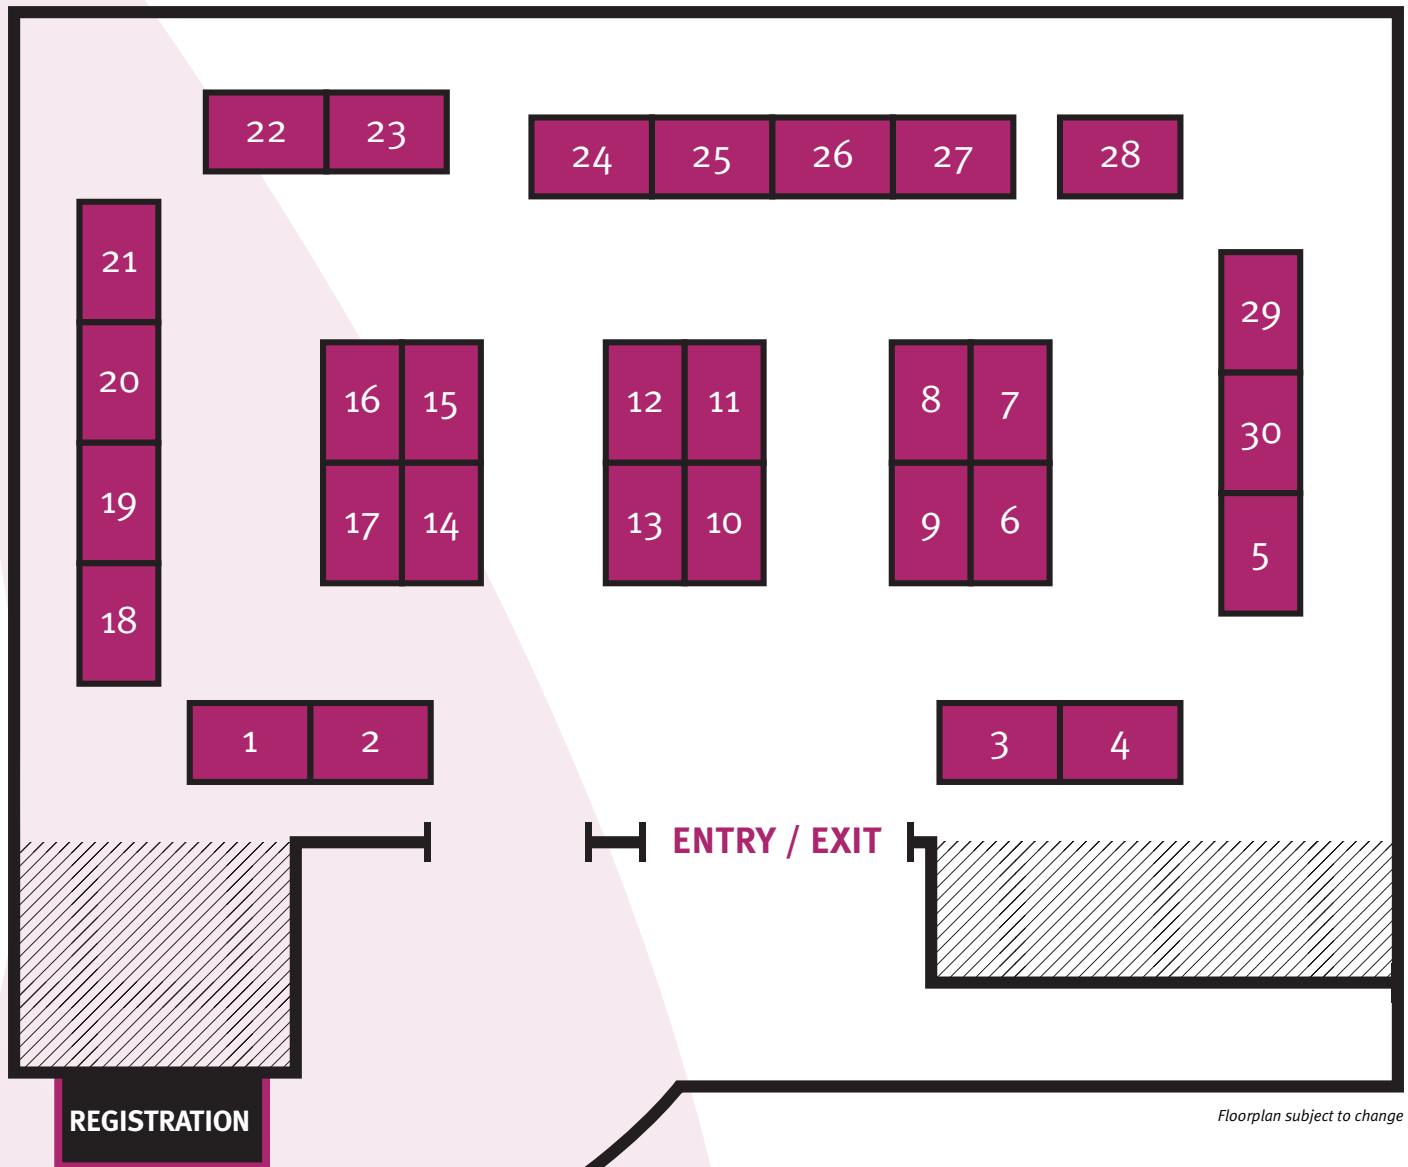

FLOORPLAN

The Fullerton Hotel, Sydney

Exhibition Hours

To maximise your time with delegates during the Conference the exhibition will be open for the following hours:

Thursday 2 June 1530-1900

Friday 3 June 0800-1700

Saturday 4 June 0800-1545

Hours are subject to change